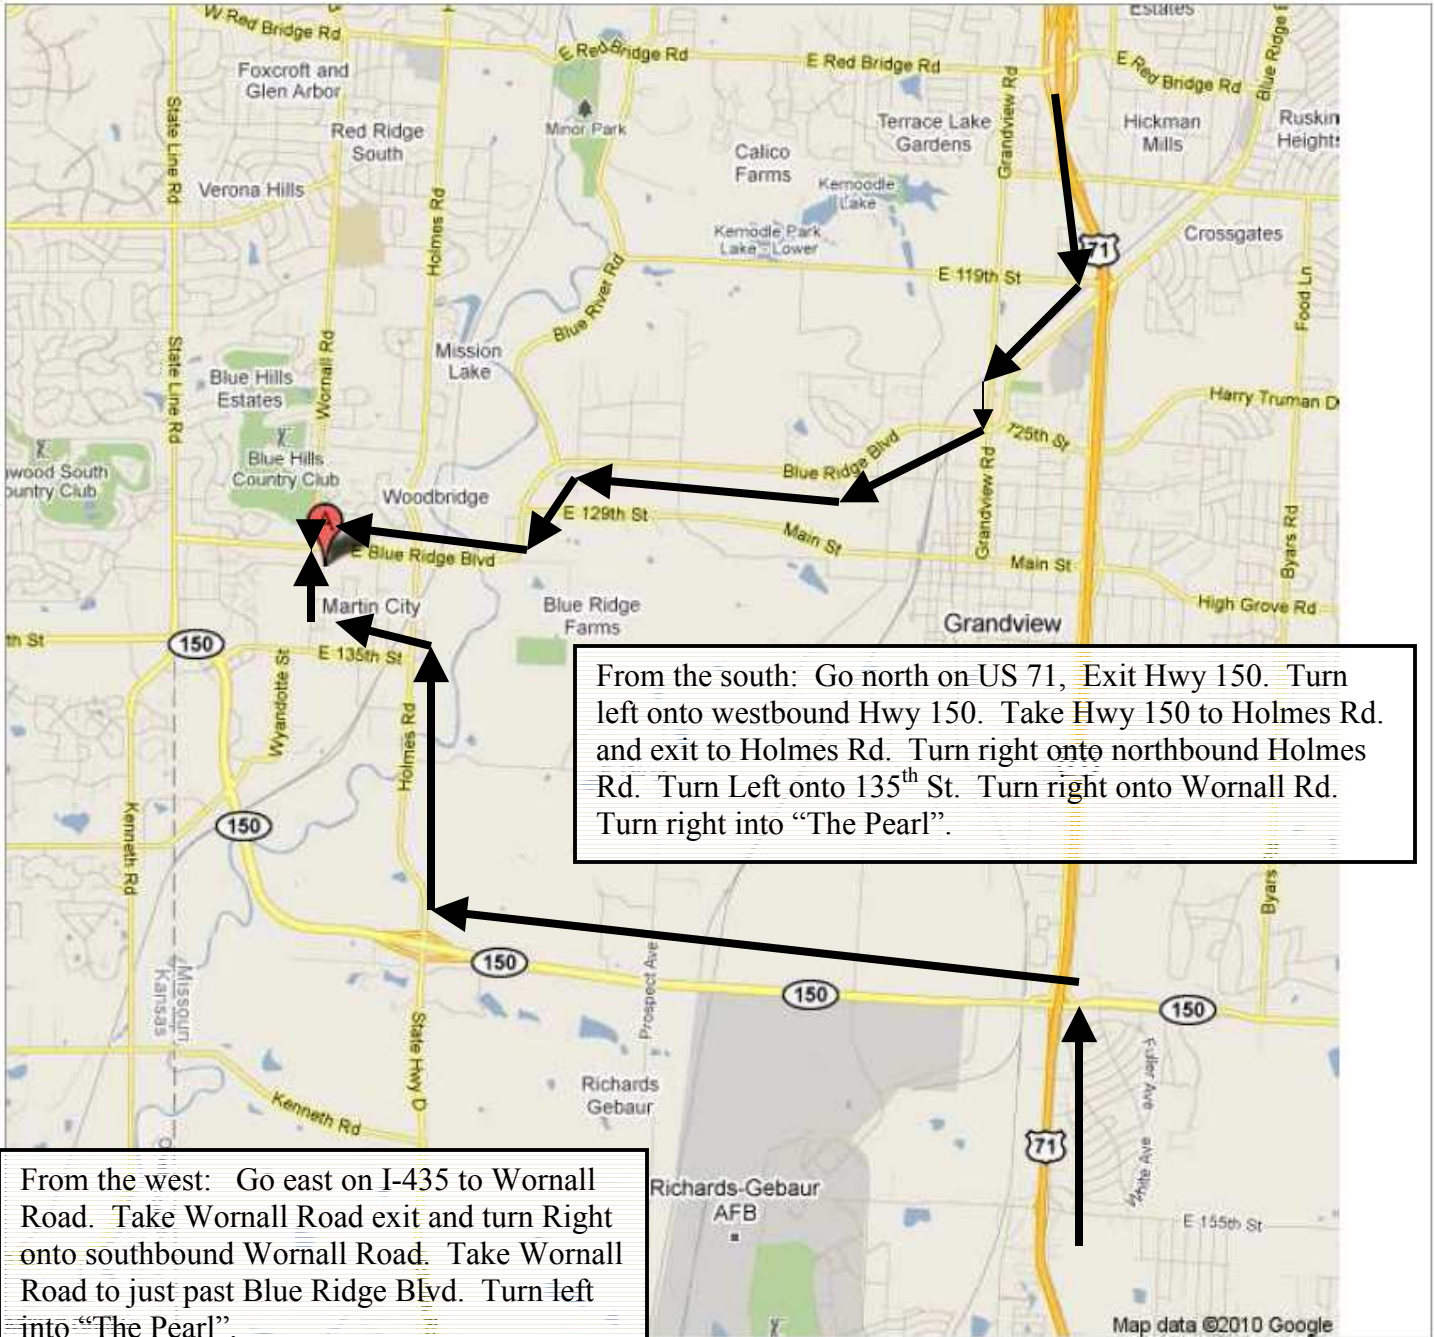

From the north: Go south on US 71 to Blue Ridge Blvd. Take Blue Ridge exit and turn right onto Blue Ridge Blvd. Follow Blue Ridge Blvd all of the way to Wornall Road. Turn left onto Wornall Road. Turn left into driveway of "The Pearl".

From the south: Go north on US 71, Exit Hwy 150. Turn left onto westbound Hwy 150. Take Hwy 150 to Holmes Rd. and exit to Holmes Rd. Turn right onto northbound Holmes Rd. Turn Left onto 135th St. Turn right onto Wornall Rd. Turn right into "The Pearl".

From the west: Go east on I-435 to Wornall Road. Take Wornall Road exit and turn Right onto southbound Wornall Road. Take Wornall Road to just past Blue Ridge Blvd. Turn left into "The Pearl".